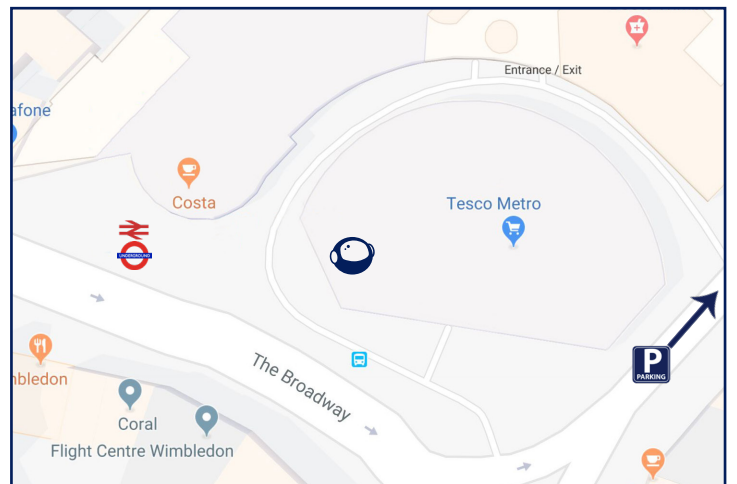

Find us

Andromeda UK
The Old Town Hall,
4 Queens Road,
Wimbledon, London,
SW19 8YB
T: 0208 328 8000

Coming by car?

We are located in Central Wimbledon.
Our offices are above Tesco/Centre Court Shopping
Centre which is located next to the train/tube
station on 'The Broadway'.

When you arrive follow signs for the Centre Court
parking on Queens road.

The entrance to the office is off 'The Broadway'
on the right of the Centre entrance and the left of
Tesco's entrance.

See the image below.

Coming by train or tube?

Exit the station from the left hand exit by the
Centre Court shopping centre.

Go down the steps and turn left at the road,
you will see the entrance to the office on the
corner of the building, next to the entrance to the
shopping centre as shown in the picture.