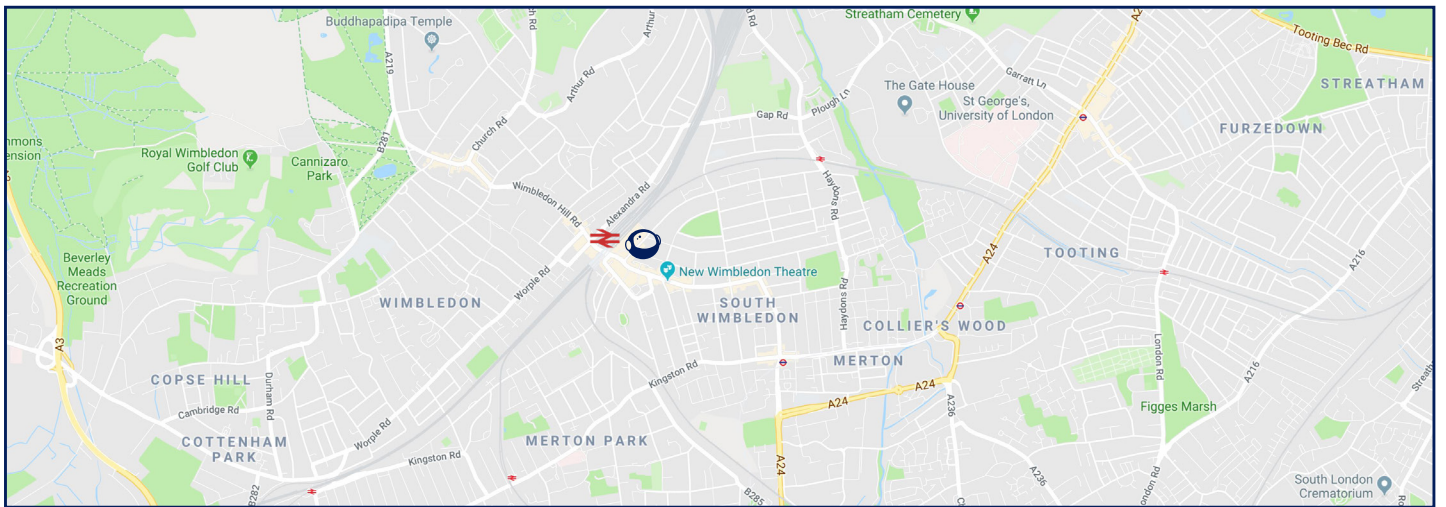

Find us

Andromeda UK
The Old Town Hall,
4 Queens Road,
Wimbledon, London,
SW19 8YB
T: 0208 328 8000

Coming by car?

We are located in Central Wimbledon.
Our offices are above Tesco/Centre Court Shopping
Centre which is located next to the train/tube
station on 'The Broadway'.

When you arrive follow signs for the Centre Court
parking on Queens road.

The entrance to the office is off 'The Broadway'
on the right of the Centre entrance and the left of
Tesco's entrance.

See the image below.